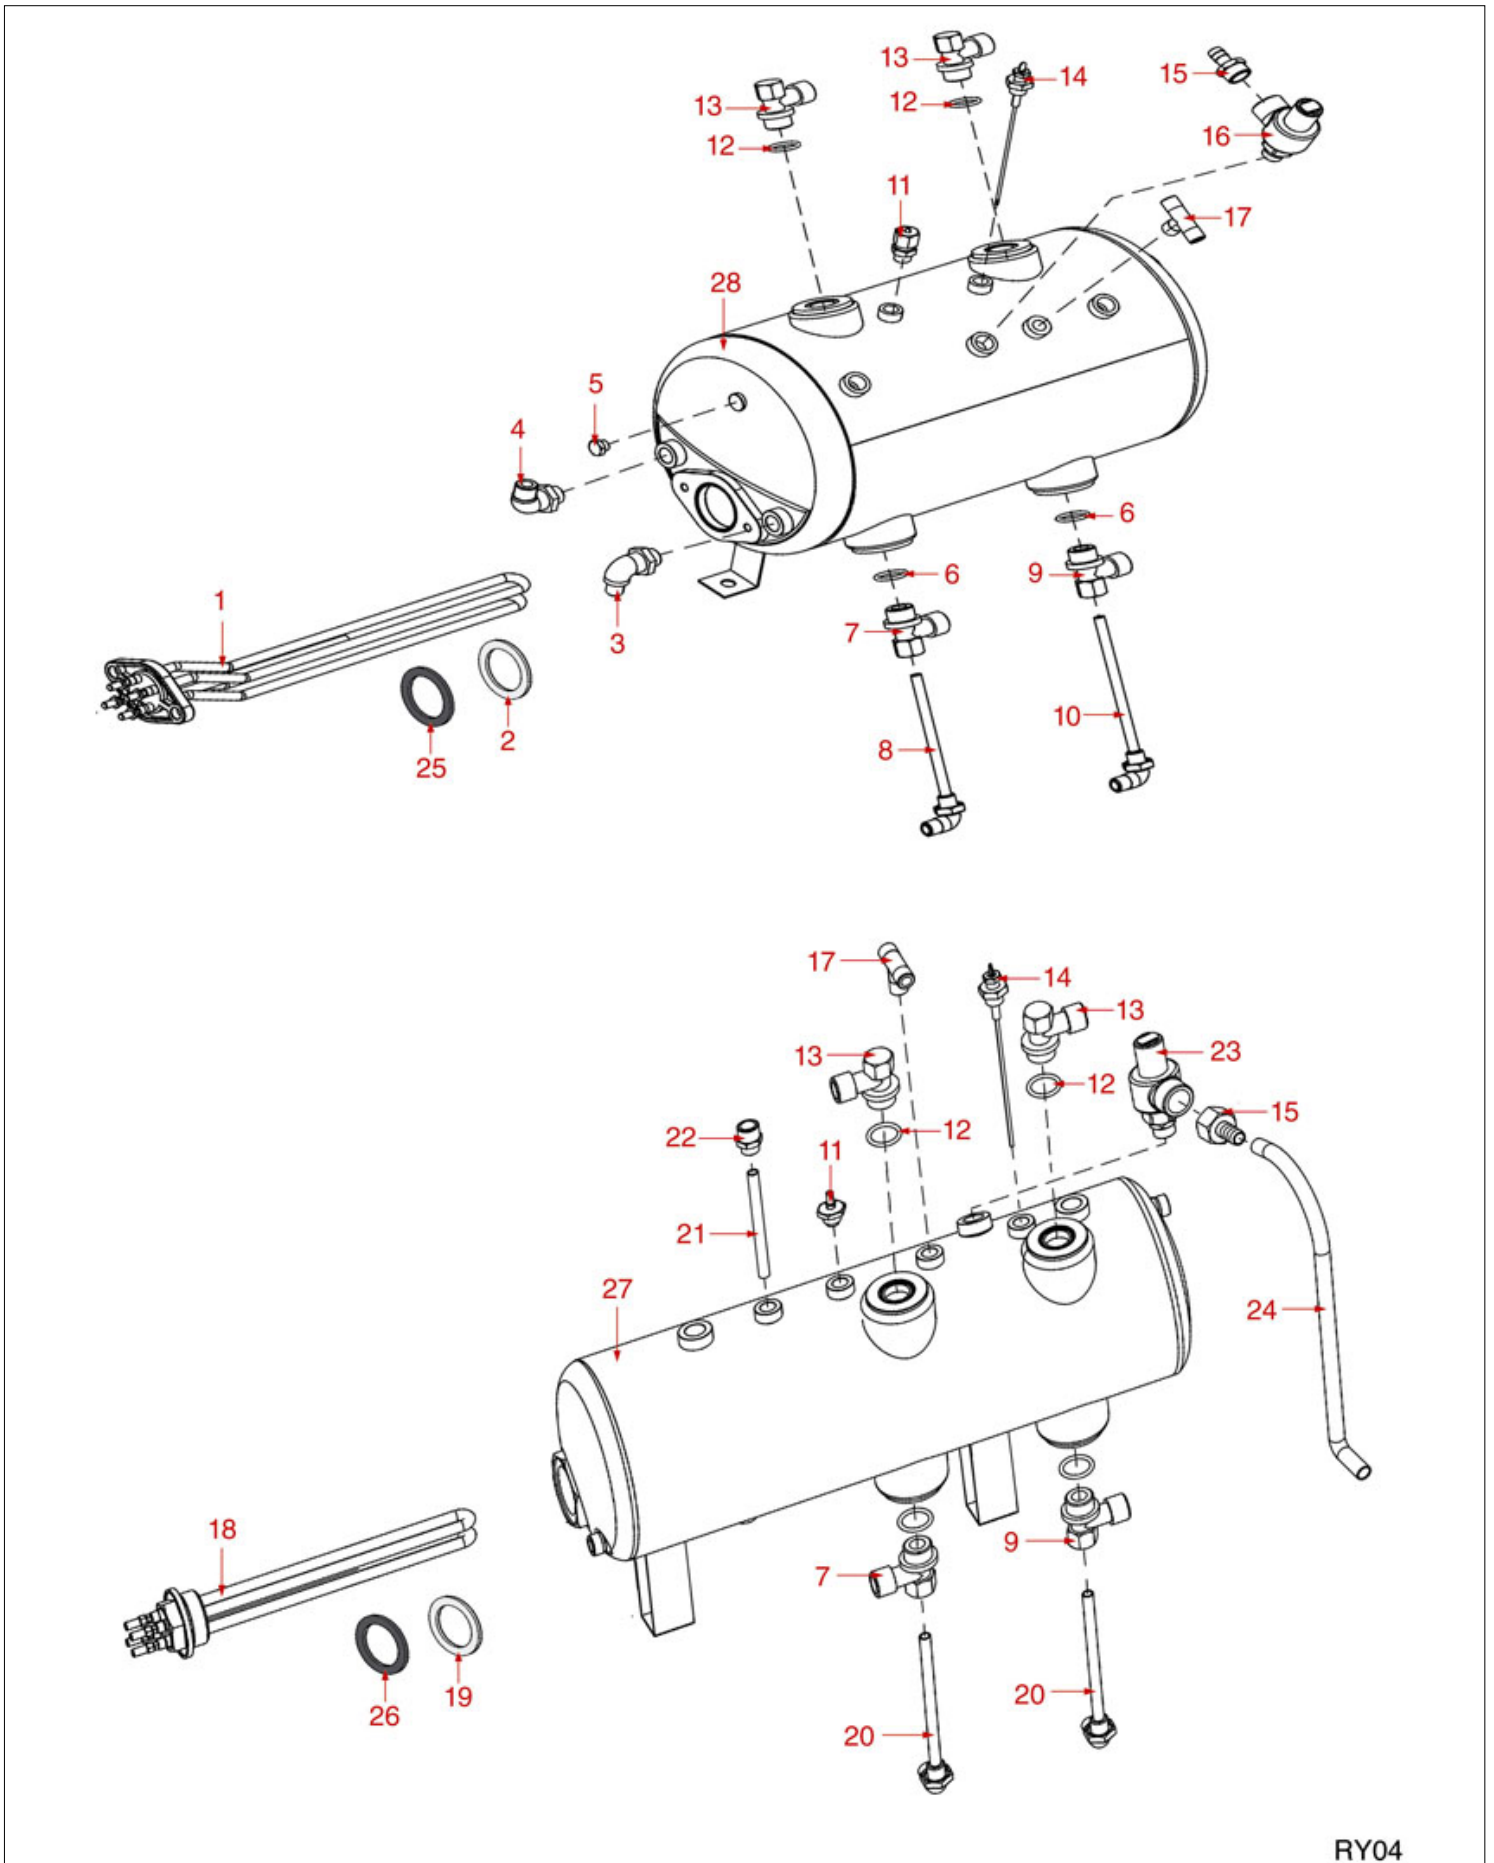

BOILER

RY04

Positions without LF code no.: upon request

ROYAL

Position	LF code no.	Description
1	1755210	HEATING ELEMENT 3500W 230V
1	1755211	HEATING ELEMENT 5200W 230V
2	1186179	TEFLON FLAT GASKET $\varnothing$ 57x42x3 mm
6	1186445	ROUND COPPER GASKET $\varnothing$ 26x21.4x2 mm
11	1523534	BOILER VALVE $\varnothing$ 1/4"M
11	1523537	BOILER VALVE $\varnothing$ 1/4"M
11	1523538	BOILER VALVE $\varnothing$ 1/4"M
12	1186445	ROUND COPPER GASKET $\varnothing$ 26x21.4x2 mm
15	3349348	NICHEL-PL.HOSE-END FITTING $\varnothing$ 1/2"M $\varnothing$ 12
16	1515006	BOILER TAP $\varnothing$ 3/8"M - 1.8 bar CE/PED
17	3349340	NICHEL-PL.T-FITTING $\varnothing$ 1/4"M-1/4"M-1/4"M
18	1755208	HEATING ELEMENT 3300W 230V
18	1755209	HEATING ELEMENT 4000W 230V
19	1186623	TEFLON FLAT GASKET $\varnothing$ 53x42x3 mm
25	1186606	FLAT CARBO GASKET $\varnothing$ 57x43x3 mm
26	1186633	FLAT CARBO GASKET $\varnothing$ 53x42x3 mm