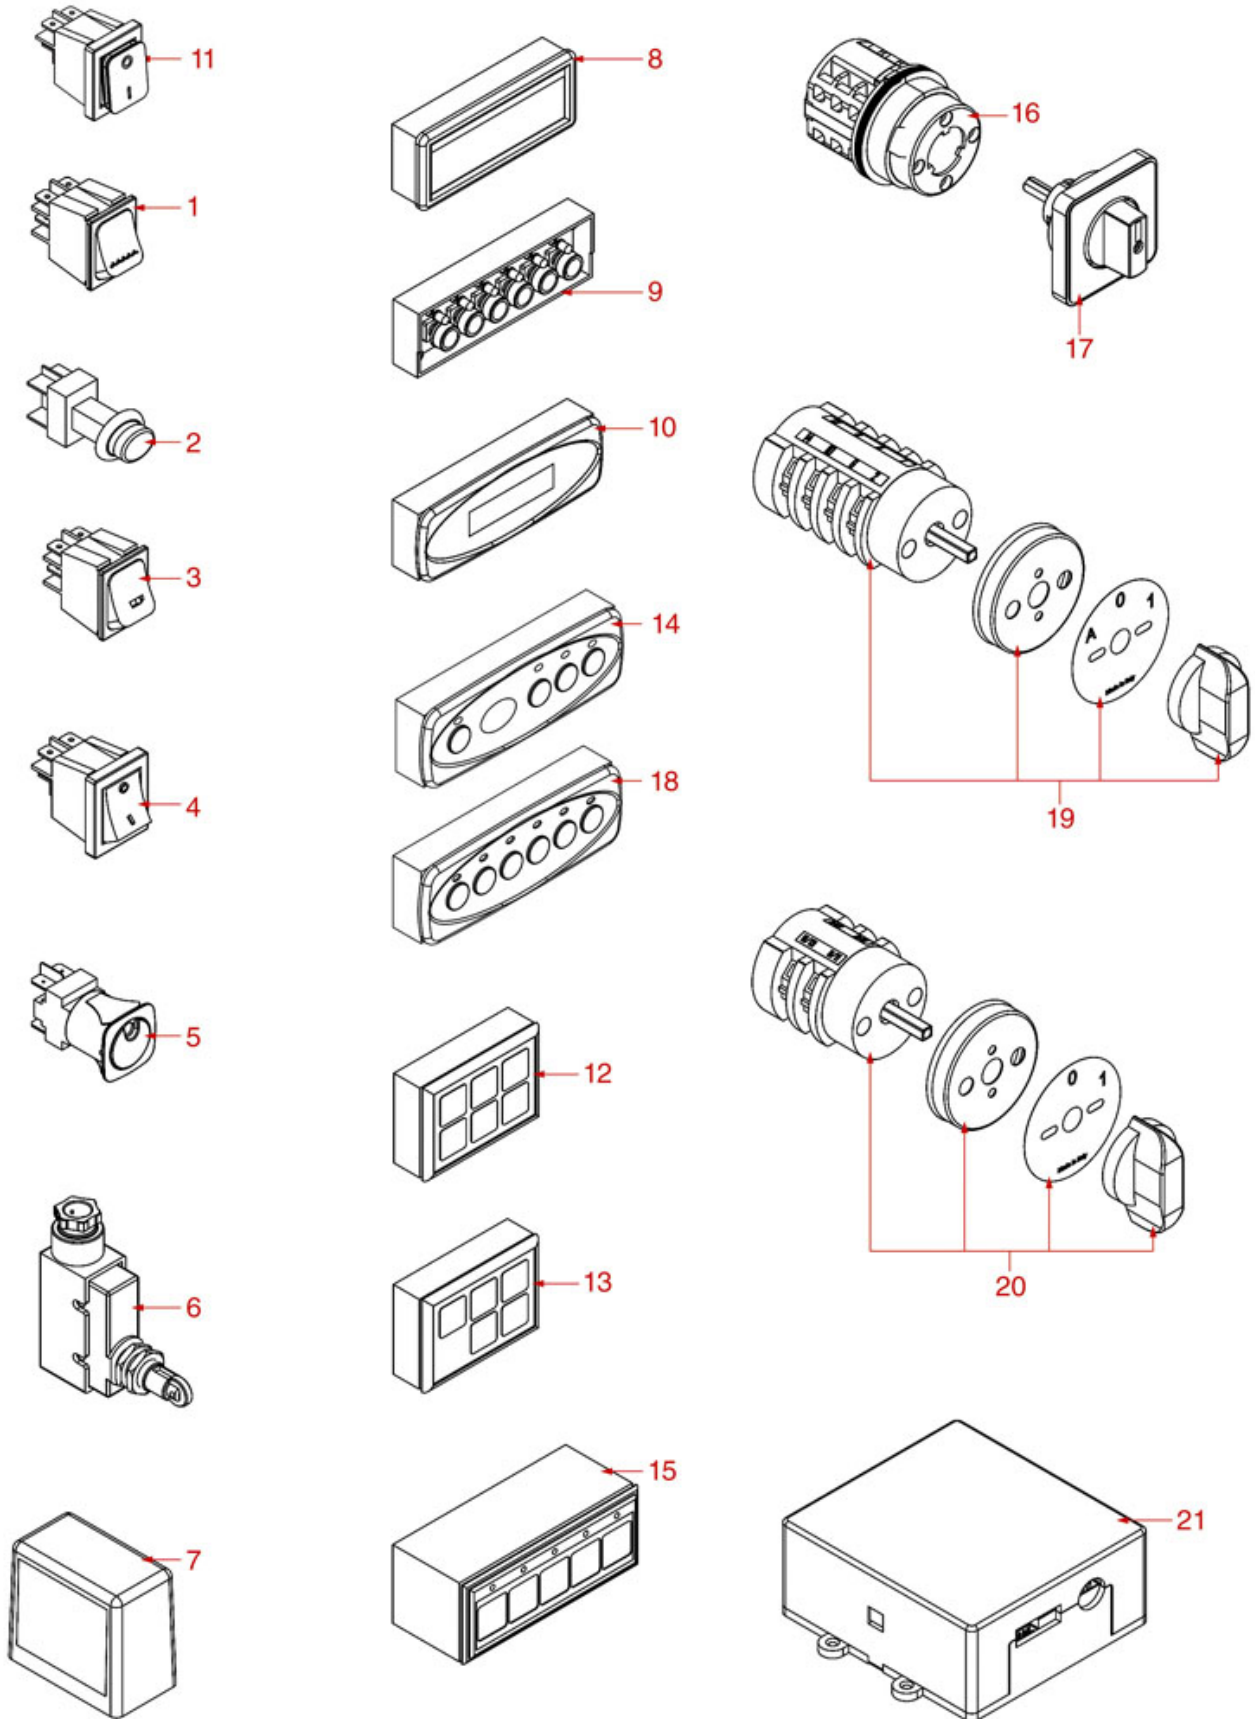

ELECTRICAL PARTS

ROYAL

Position	LF code no.	Description
1	1319033	WHITE BIPOLAR SWITCH 16A 250V
3	1319035	WHITE BIPOLAR SWITCH 16A 250V
4	3319933	RED BIPOLAR SWITCH 16A 250V
5	1319561	BLACK BIPOLAR SWITCH 16A 250V
6	1240841	MICROSWITCH 15A 250V