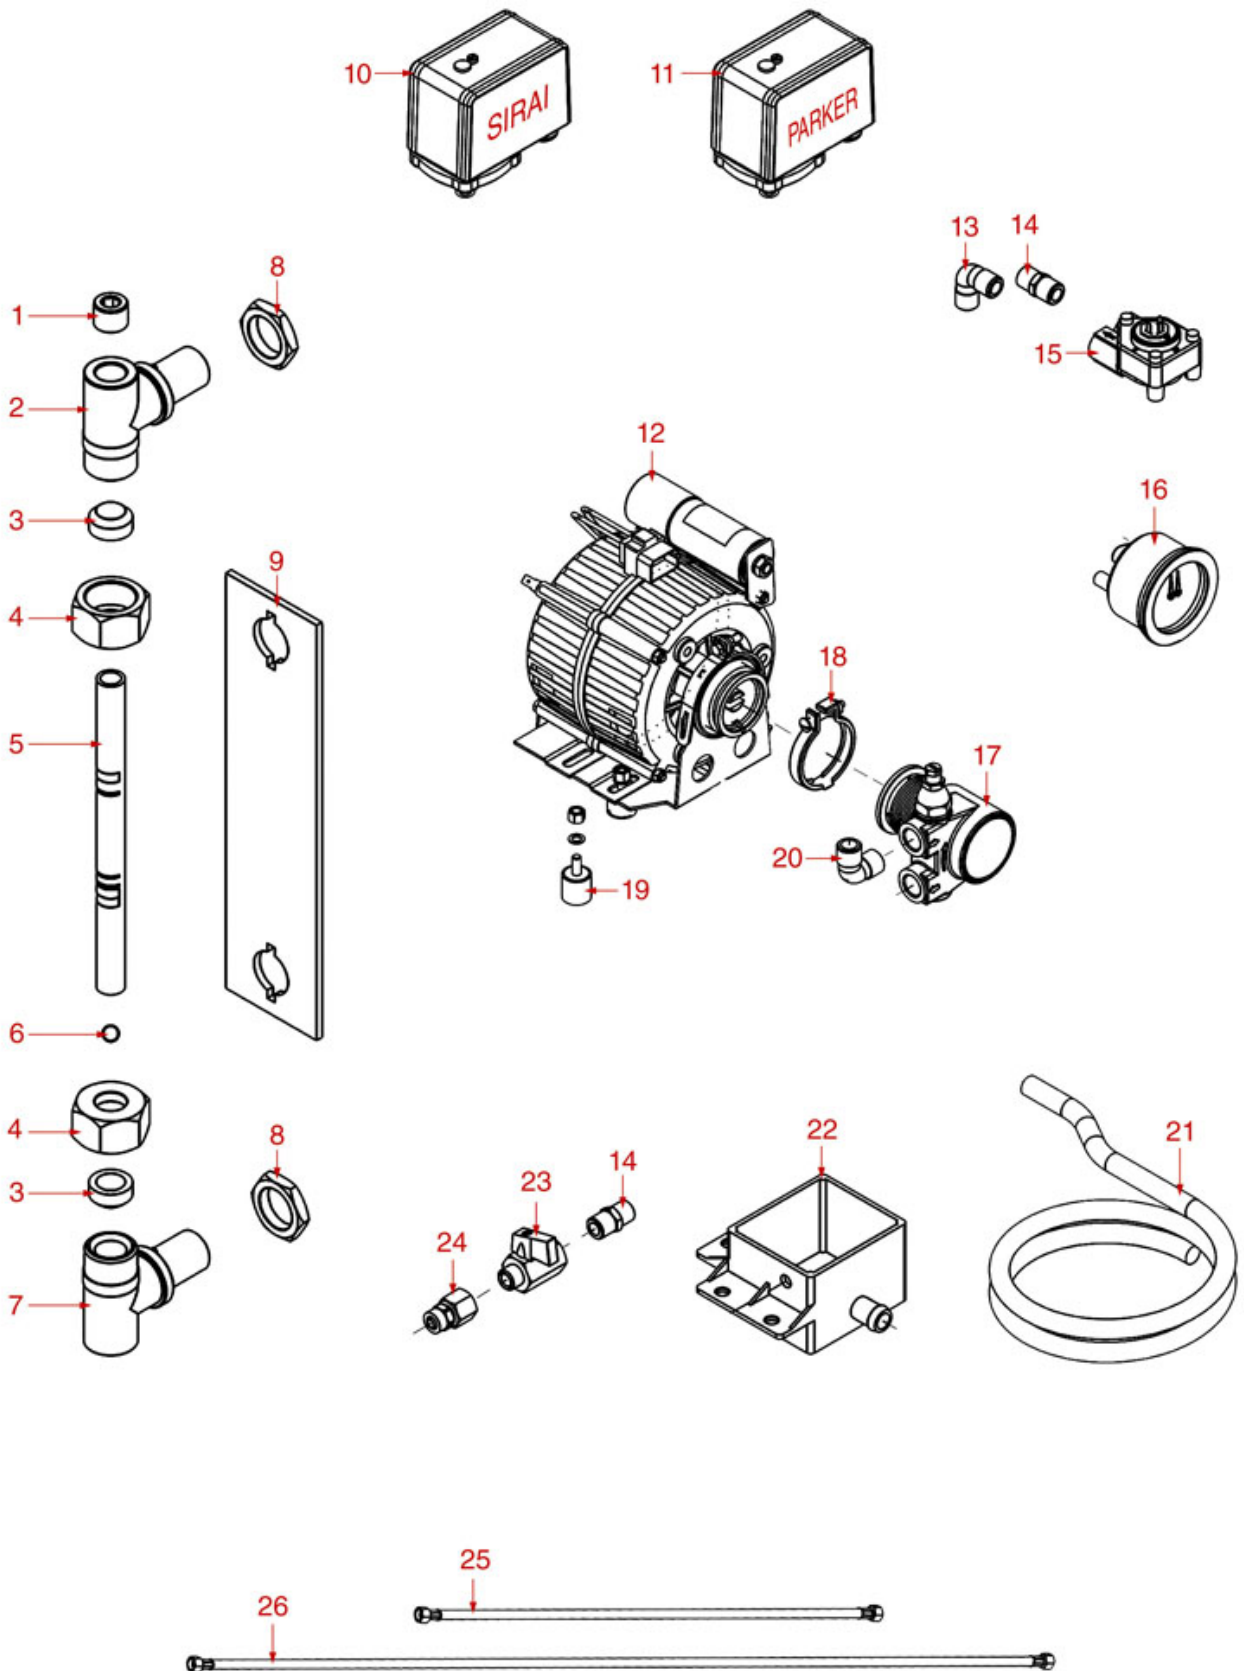

LEVEL AND ROTARY VANE PUMP

ROYAL

Position	LF code no.	Description
3	1186206	EPDM FLAT GASKET $\varnothing$ 16x10x8 mm
5	1520546	LEVEL GLASS $\varnothing$ 11x140 mm
6	1323006	BLACK LEVEL BALL
10	1320531	PRESSURE SWITCH P302/6 3-POLES 30A
11	1320541	PRESSURE SWITCH PARKER
13	1349102	FITTING $\varnothing$ 1/4"M-1/4"M
15	1455351	VOLUMETRIC FLOWMETER GICAR
16	1245043	BOILER-PUMP PRESSURE GAUGE $\varnothing$ 63 mm
16	1245050	BOILER-PUMP PRESSURE GAUGE $\varnothing$ 63 mm
17	1330002	ROTARY VANE PUMP ROTOFLOW $\varnothing$ 3/8" NPT
18	1168011	STAINLESS STEEL CLAMP FOR FLANGE PUMP
20	1349706	L-FITTING $\varnothing$ 3/8"M-3/8"M NICKEL-PLATED
22	1527511	DRAIN TUB
23	3526699	BALL VALVE $\varnothing$ 1/4" MF
25	1449712	FLEX HOSE $\varnothing$ 3/8" Fp x Fc L.80 cm
26	1449713	FLEX HOSE $\varnothing$ 3/8" Fp x Fc L.100 cm