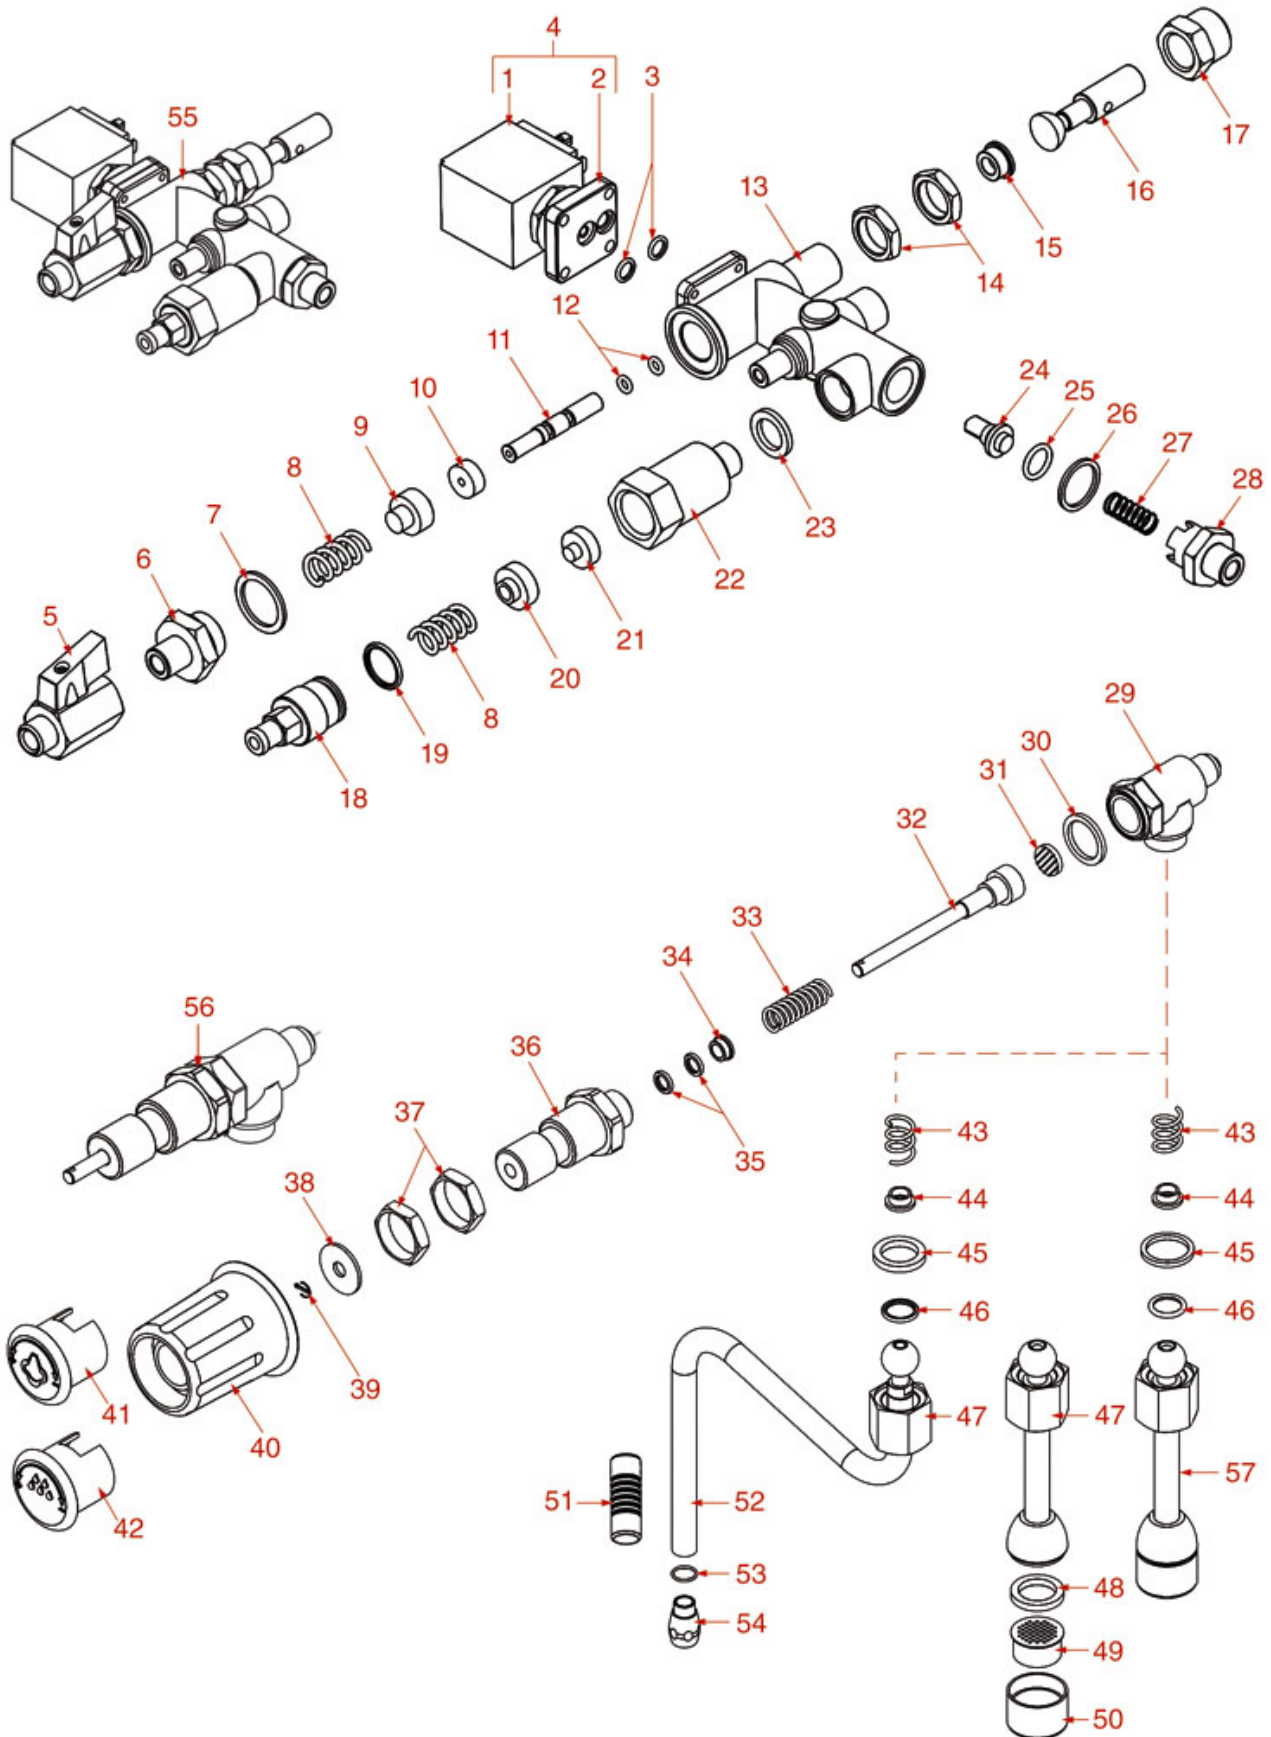

WATER/STEAM INLET TAP

ROYAL

Position	LF code no.	Description
1	1120332	COIL LUCIFER/PARKER 220/240V 9W 50Hz
1	3120032	COIL PARKER ZB09 9W 220/240V 50/60Hz
2	1120334	3-WAY MECHANICAL COMPONENT LUCIFER
2	1120339	3-WAY MECHANICAL COMPONENT PARKER
3	1186611	O-RING 02025 RED SILICONE
3	1186612	O-RING 02025 VITON
4	1120330	3-WAY SOLENOID VALVE LUCIFER 240V 50Hz
4	1120335	3-WAY SOLENOID VALVE PARKER 230V 50/60Hz
5	3526699	BALL VALVE $\varnothing$ 1/4" MF
7	1186620	COPPER FLAT GASKET $\varnothing$ 22x17x1.5 mm
12	1186900	O-RING 02015 VITON
14	1348036	NUT $\varnothing$ 3/8" WRENCH 21x6mm
17	1348344	CHROMIUM-PLATED NUT 3/8
23	1186404	TEFLON FLAT GASKET $\varnothing$ 18x13x2 mm
24	1523401	SQUARE NON-RETURN VALVE
28	1349112	FITTING $\varnothing$ 1/4"M-3/8"M
30	1186171	ROUND COPPER GASKET $\varnothing$ 22x16.5x2.2 mm
32	1324066	TAP SPINDLE
33	1250415	TAP SPRING $\varnothing$ 10x32 mm
34	1186244	SPRING BUSHING
35	1186612	O-RING 02025 VITON
36	1349471	TAP PIN
37	1349504	NUT FOR TAP $\varnothing$ 1/2"
38	1528059	ZINC-PLATED WASHER $\varnothing$ 18x6.5x1.5 mm
39	3389013	STAINLESS STEEL PIN $\varnothing$ 2x12 mm UNI 1336
40	1241321	WATER/STEAM TAP HANDLE
41	1241322	STEAM CAP FOR KNOB
42	1241045	WATER CAP FOR KNOB
45	1186372	CONICAL TEFLON SEAL $\varnothing$ 14.5x10.5x4.5 mm
46	3060608	O-RING O3050 EPDM
47	1349064	NUT 3/8" FOR WATER STEAM PIPE
56	1348056	WATER/STEAM TAP
57	1449167	WATER PIPE COMPLETE