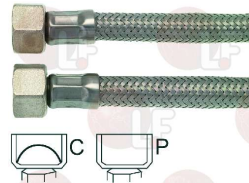

## Inlet hoses

**1449713** **FLEX HOSE**  $\varnothing$  3/8" Fp x Fc L.100 cm  
stainless steel coated  
conical and flat fitting  
external pipe  $\varnothing$  12 mm

ROYAL

**1449712** **FLEX HOSE**  $\varnothing$  3/8" Fp x Fc L.80 cm  
stainless steel coated  
conical and flat fitting  
external pipe  $\varnothing$  12 mm